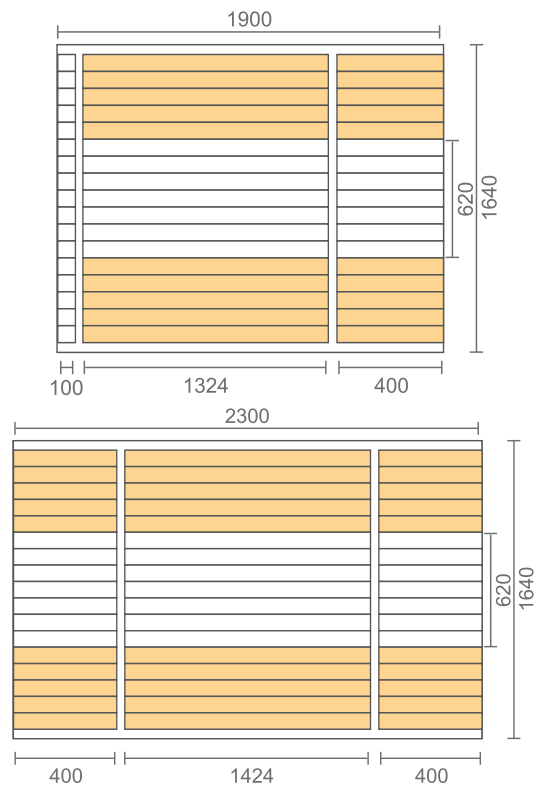

Children line

Playground Barrels 1.9 2.3

	1.6 m		1.9 m 2.3 m
	400 mm		2.54 m ² 2.7 m ²
	Spruce		400 kg
	4 - 6		38 mm
	Not assembled 1.1 x 1.2 x 1.9 m Assembled 2 x 1.8 x 1.8 m 2.4 x 1.8 x 1.8 m		

Standard set:

- Barrel made from spruce;
- Roof covered with bitumen shingles of your selected color;
- Opening window in the back wall;
- Inside benches;
- 37 cm long benches at the entrance.

Sandbox

1.6 m

Spruce

60 kg

8-corner

4 - 6

45 mm

Not assembled
1.4 x 0.35 x 0.4
Assembled
1.4 x 0.6 x 1.6 m

Standard set:

- Sandbox made from spruce;
- Solid floor.

Child cabin

	2118 mm		6 m ²
	1611 mm		3
	615x520		770x1170
	Spruce		45 mm
	300 kg		4 - 6
	972 mm		Not assembled 3 x 2 x 0.7 Assembled 3.15 x 2.25 x 2.27 m

Standard set:

- Cabin made from spruce;
- Roof covered with bitumen shingles of your selected color;
- 3 opening shutters;
- Double doors;
- Terrace.

Camping pod for Children

	1853 mm		3 m ²
	1		1
	500 x 500		1240 x 600
	Spruce		45 mm
	300 kg		4 - 5
	Not assembled 1.2 x 2.2 x 2.4 Assembled 2.3 x 1.7 x 1.8 m		