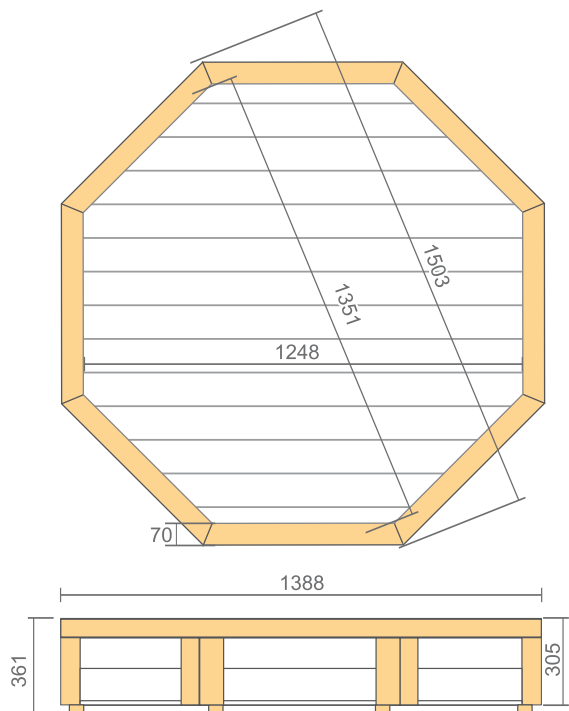

Children line

Playground Barrels 1.9 2.3

	1.6 m		1.9 m 2.3 m
	400 mm		2.54 m ² 2.7 m ²
	Spruce		400 kg
	4 - 6		38 mm
	Not assembled 1.1 x 1.2 x 1.9 m Assembled 2 x 1.8 x 1.8 m 2.4 x 1.8 x 1.8 m		

Standard set:

8-corner

4 - 6

45 mm

Not assembled
1.4 x 0.35 x 0.4
Assembled
1.4 x 0.6 x 1.6 m

Standard set:

- Sandbox made from spruce;
- Solid floor.

Child cabin

	2118 mm		6 m ²
	1611 mm		3
	615x520		770x1170
	Spruce		45 mm
	300 kg		4 - 6
	972 mm		Not assembled 3 x 2 x 0.7 Assembled 3.15 x 2.25 x 2.27 m

Standard set:

- Cabin made from spruce;
- Roof covered with bitumen shingles of your selected color;
- 3 opening shutters;
- Double doors;
- Terrace.

Camping pod for Children

	1853 mm		3 m ²
	1		1
	500 x 500		1240 x 600
	Spruce		45 mm
	300 kg		4 - 5
	Not assembled 1.2 x 2.2 x 2.4 Assembled 2.3 x 1.7 x 1.8 m		