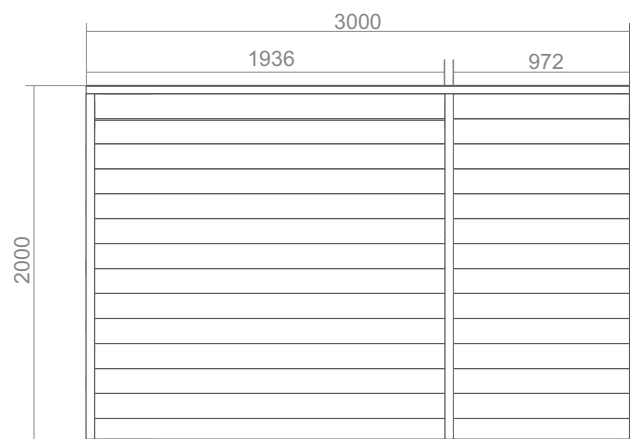

Standard set:

- Cabin made from spruce;
- Roof covered with bitumen shingles of your selected color;
- 3 opening shutters;
- Double doors;
- Terrace.