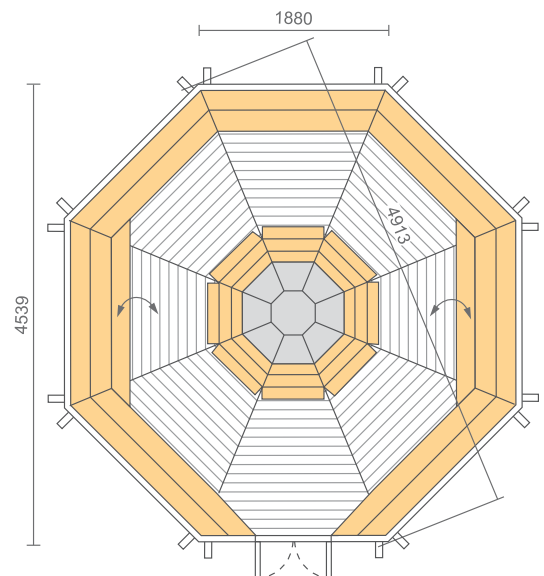

Pavilion (m²) 16.5

Standard set:

- Wall, roof, floor panels;
- Roof covered with bitumen shingles of your selected color;
- Inside grill with the cooking platforms and a tables around the grill;
- Adjustable chimney;
- Double glass windows;
- Double doors with a lock and windows;
- Inside benches (two additional folding benches).