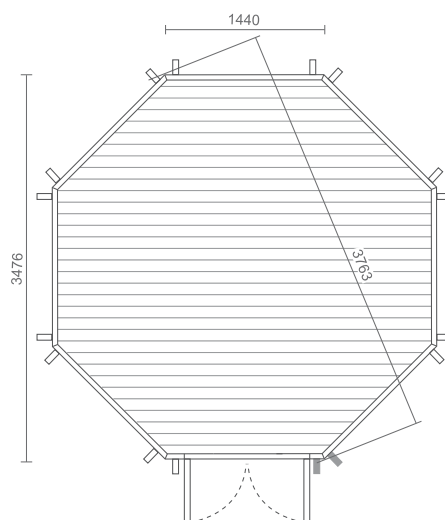

Gazebo (m²) 9.9 (open pavilion)

3300 mm

1880 mm

9.9 m²

3763 mm

8-15

1100 kg

8-corner

45 mm

Spruce

Not assembled
3 x 1.2 x 2.5 m

Standard set:

- Walls:
3 pcs of closed walls;
4 pcs of open walls;
Entrance wall.
- Roof panels, covered with bitumen shingles of your selected color;
- Impregnated ground boards.

Pavilion (m²) 10

	3300 mm		2050 mm
	10 m ²		3763 mm
	7		3
	1290 x 1405 mm		1290 x 1800 mm
	8-15		1400 kg
	8-corner		45 mm
	Spruce		Not assembled 3 x 1.2 x 2.5 m

Standard set:

- Wall, roof panels;
- Solid floor boards;
- Roof covered with bitumen shingles of your selected color;
- Double glass windows;
- Double doors with a lock and windows;
- Ventilation in the roof.

Pavilion (m²) 14.9

3800 mm

1880 mm

14.9 m²

4651 mm

7

3

1010 x
1014 mm