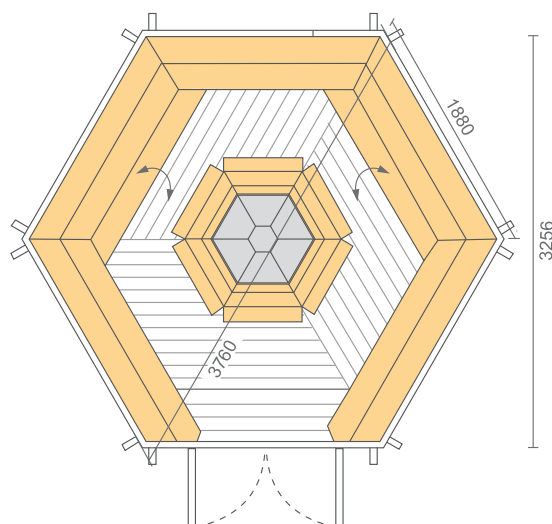

Pavilion 9.2

	3400 mm		1880 mm
	9.2 m²		3760 mm
	5		2
	1010 x 1014 mm		1020 x 1600 mm
	12-15		1250 kg
	6-corner		45 mm
	Spruce		Not assembled 2.45 x 1.2 x 2.5 m
	5		

Standard set:

- Wall, floor, roof panels;
- Roof covered with bitumen shingles of your selected color;
- Inside grill with cooking platforms and a tables around the grill;
- Adjustable chimney;
- Double glass windows;
- Double doors with a lock and windows;
- Inside benches (two additional folding benches).