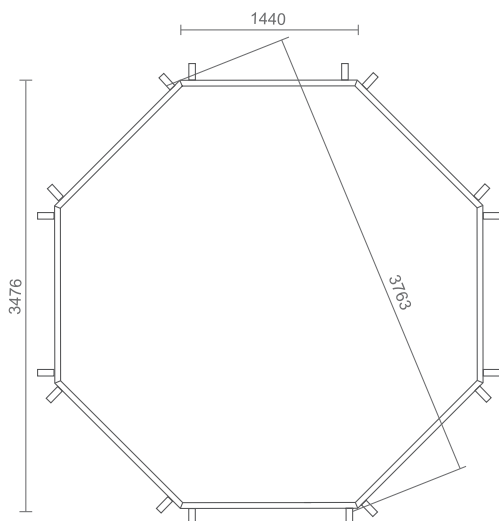

Gazebo (m²) 9.9 (open pavilion)

3300 mm

1880 mm

9.9 m²

3763 mm

8-15

1100 kg

8-corner

Pavilion (m²) 10

	3300 mm		2050 mm
	10 m ²		3763 mm
	7		3
	1290 x 1405 mm		1290 x 1800 mm
	8-15		1400 kg
	8-corner		45 mm
	Spruce		Not assembled 3 x 1.2 x 2.5 m

Standard set:

- Wall, roof panels;
- Solid floor boards;
- Roof covered with bitumen shingles of your selected color;
- Double glass windows;
- Double doors with a lock and windows;
- Ventilation in the roof.

Pavilion (m²) 14.9

3800 mm

1880 mm

14.9 m²

4651 mm

7

3

1010 x
1014 mm

1020 x
1600 mm

14-20

1800 kg

8-corner

45 mm

Spruce

Not assembled
3.5 x 1.2 x 2.55 m

7