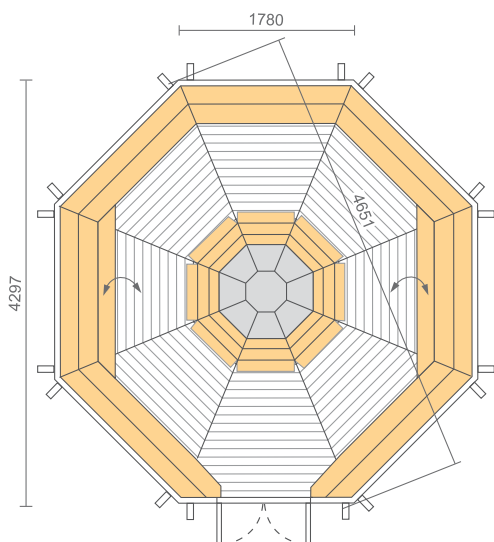

Standard set:

- Wall, roof, floor panels;
- Roof covered with bitumen shingles of your selected color;
- Inside grill with cooking platforms and tables around the grill;
- Adjustable chimney;
- Double glass windows;
- Double doors with a lock and windows;
- Inside benches (two additional folding benches).