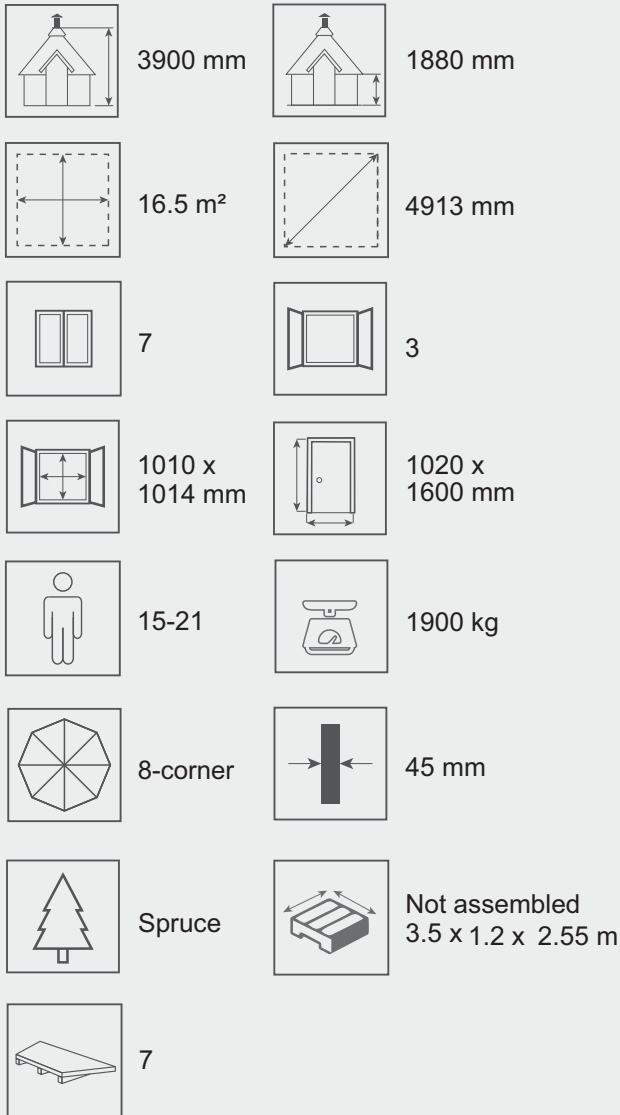

Pavilion (m²) 16.5

"Premium" grill and chimney KIT

Standard set:

- Wall, roof, floor panels;
- Roof covered with bitumen shingles of your selected color;
- Inside grill with the cooking platforms and a tables around the grill;
- Adjustable chimney;
- Double glass windows;
- Double doors with a lock and windows;
- Inside benches (two additional folding benches).